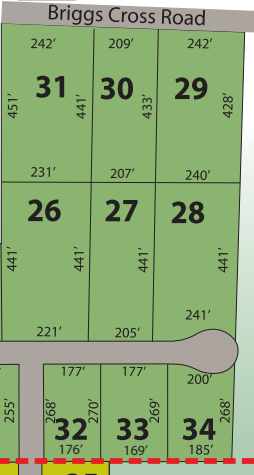

# Building Lots for Sale

**Beautiful Treed 1.1+ Acre Lots**  
**Call for your dream lot today**  
**Starting at \$47,500 Exclusive**

**Still available in PHASE I & II**

- Executive lots with:**
- Unspoiled View of the City
  - Protective Covenants
  - Build your Dream Home Today